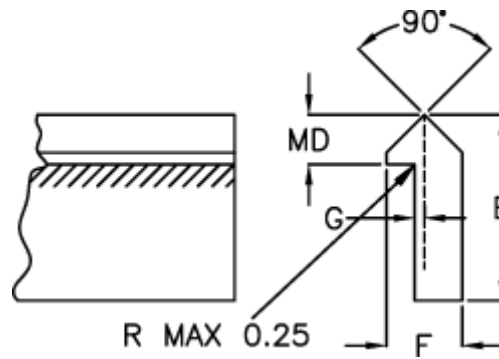

Data Sheet

Article number: 055933000

Description: Single edge track TS3SS 3000mm

Measures

E = 22.22

F = 8.71

G = 1.57

Kg/m = 1.020